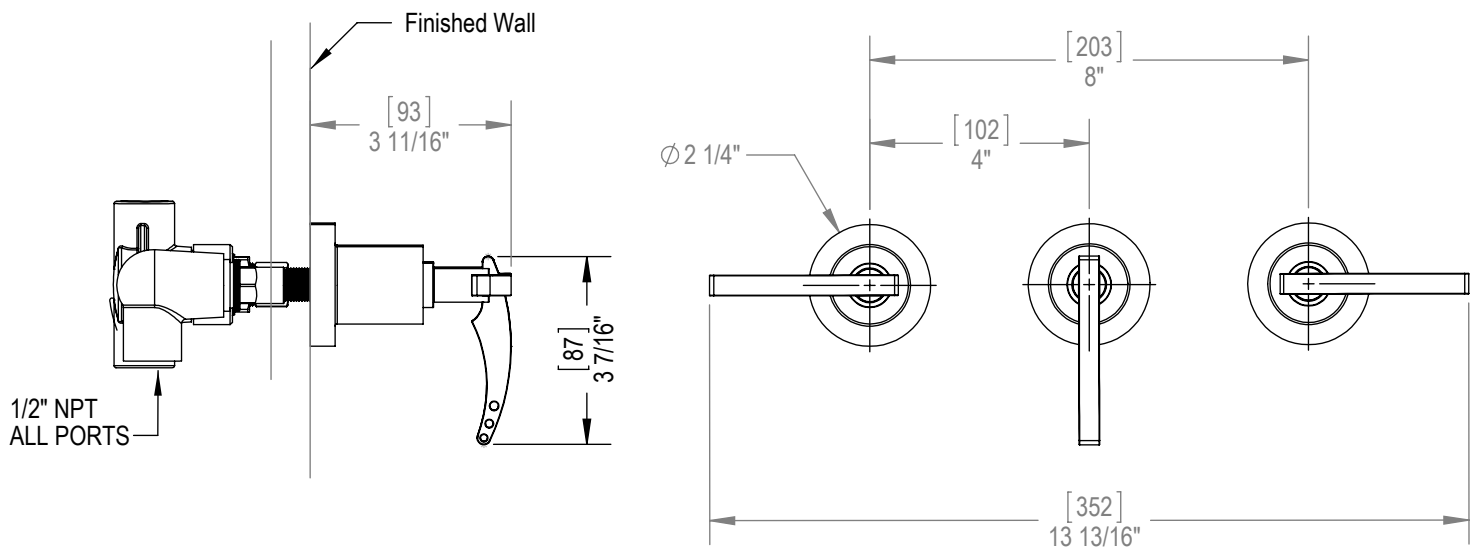

2ALAL

Three Valve Tub Filler with Diverter  
 MODEL NUMBER : 2ALAL-XX-XX

Critical Dimensions